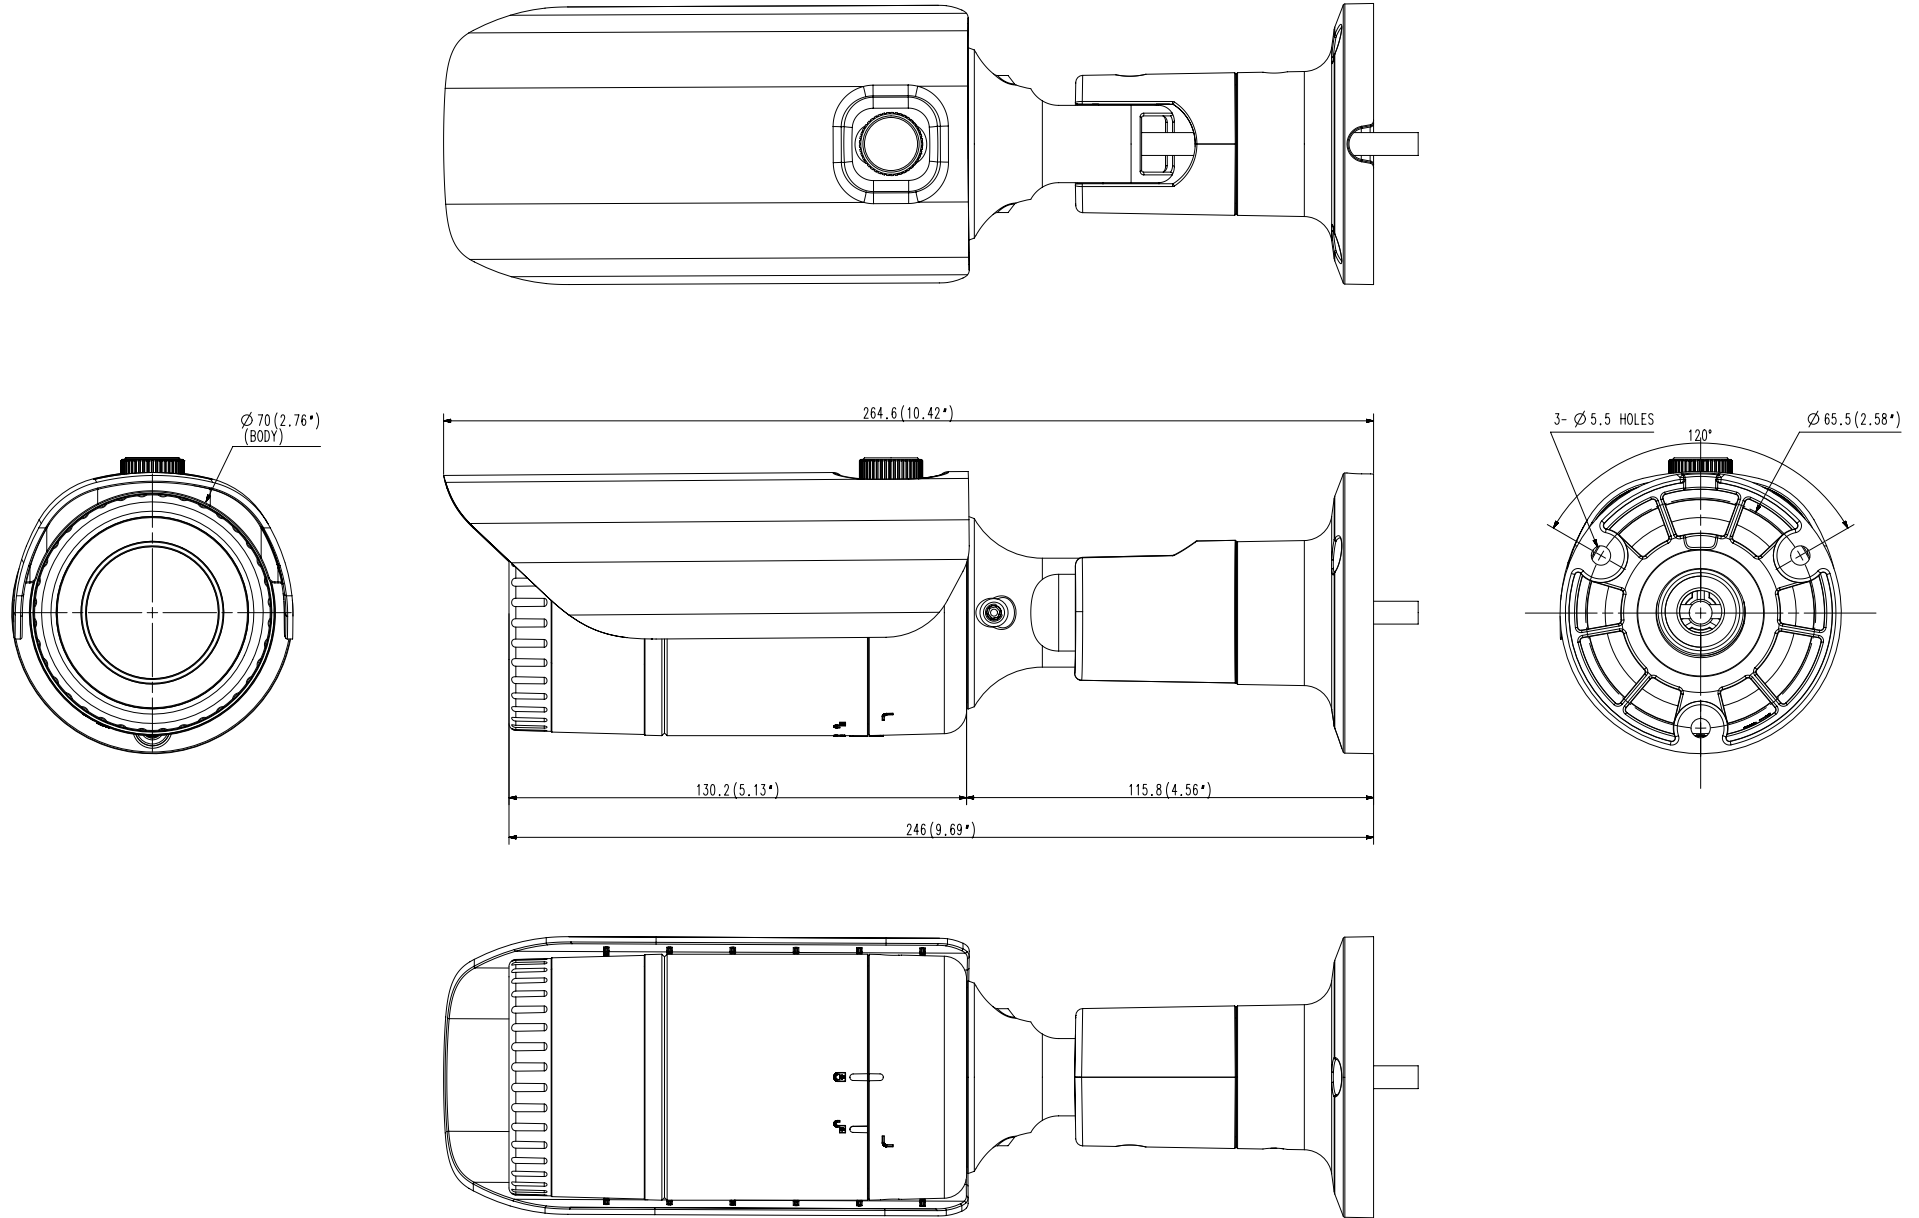

Lens

Focal Length (Zoom Ratio)	4.0mm fixed
Max. Aperture Ratio	F2.0
Angular Field of View	H: 78.22 ° , V: 41.21 ° , D: 87.91 °
Min. Object Distance	0.5m(1.64ft)

Operational

Day & Night	Auto(ICR)
Backlight Compensation	UserBLC, HLC, DWDR
Digital Noise Reduction	2DDNR
Motion Detection	4 zones
Privacy Masking	2 zones
Gain Control	Low / Middle / High / Very High
White Balance	ATW / AWC / Manual / Indoor / Outdoor
Electronic Shutter Speed	1/30 ~ 1/12,000sec(N), 1/25~ 1/12,000sec(P)
Video Rotation	H-Rev/V-Rev
Analytics	Motion detection
IR Viewable Length	25m(82.02ft)
Coaxial Protocol	ACP(AHD Coax Protocol), CVBS: Pelco-C(Coaxitron)

Mechanical

Color / Material	Dark Gray / Aluminum
Product Dimensions / Weight	∅70.0 x 246.0mm(∅2.76"x9.69"), 670g(1.48 lb)

- The latest product information / specification can be found at hanwha-security.com
- Design and specifications are subject to change without notice.
- Wisenet is the proprietary brand of Hanwha Techwin, formerly known as Samsung Techwin.