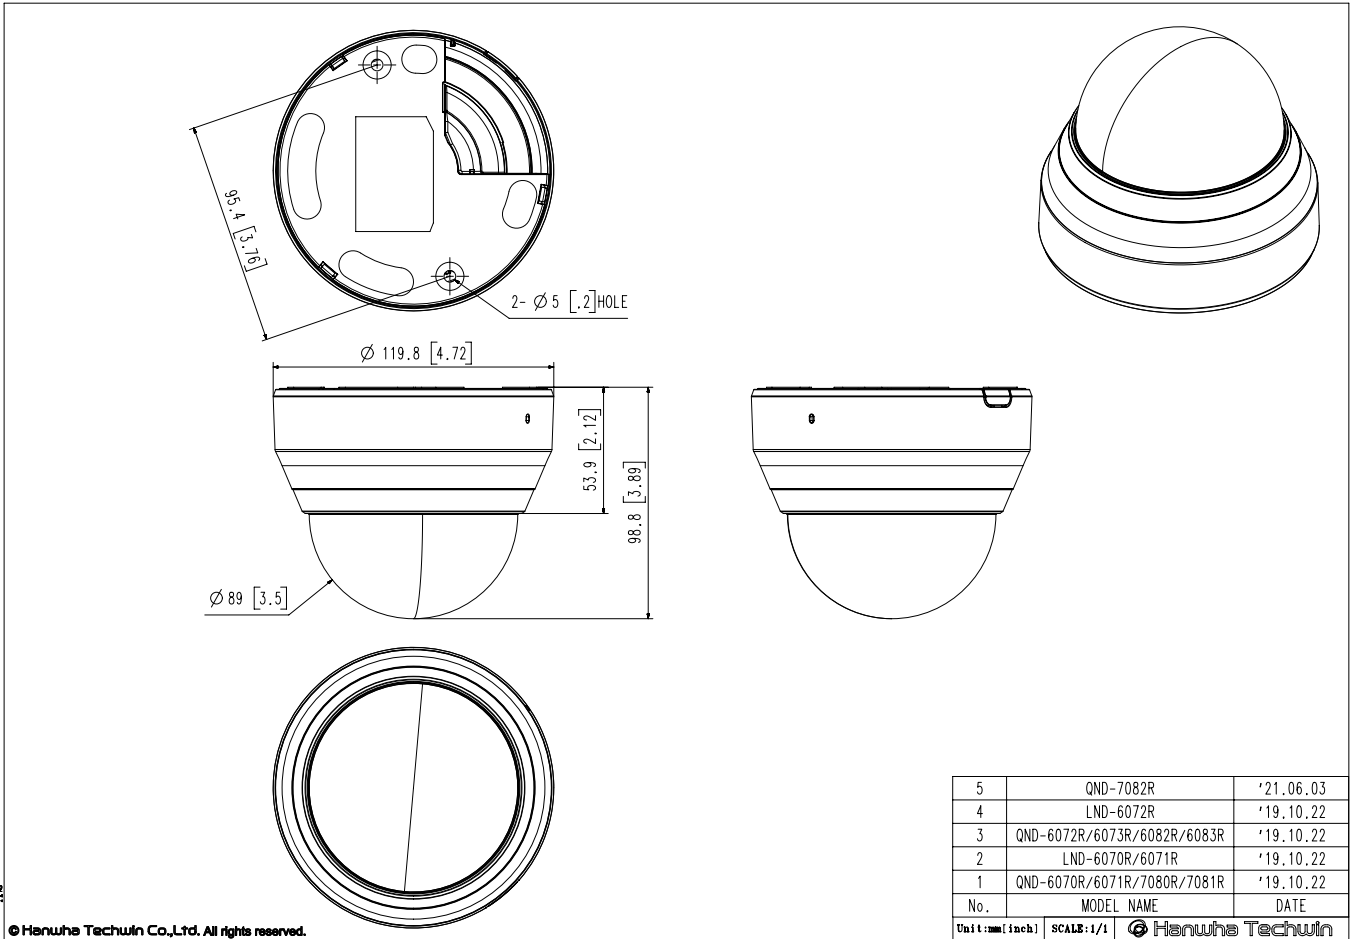

## Mechanical

<b>Color / Material</b>	White / Plastic
<b>RAL Code</b>	RAL9003
<b>Product Dimensions / Weight</b>	Ø119.8 x 98.8mm (Ø4.72 x 3.89"), 320g (0.705 lb)
<b>Compatible Conduit hole / Gangbox</b>	- Included : Double - SBD-120GP : Single, Double, 4"Octagon

# QND-7082R

4MP IR Dome Camera

CAD

Unit: mm [inch]

A2

© Hanwha Techwin Co., Ltd. All rights reserved.