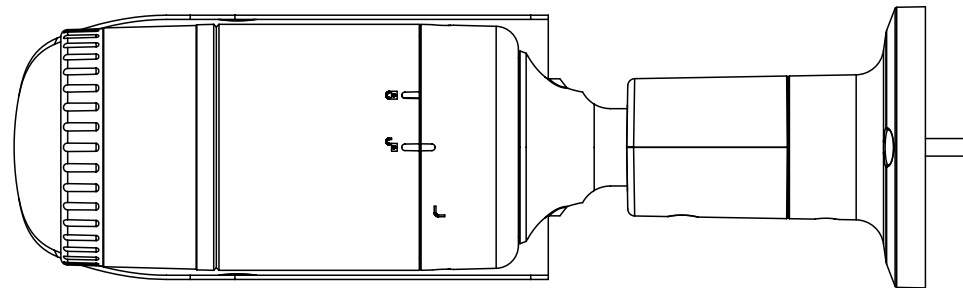

Appearance
Unit : mm [inch]