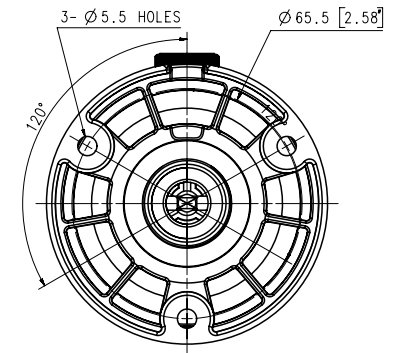

**Mechanical**

Color / Material	Dark grey / Aluminum
------------------	----------------------

Product Dimensions / Weight	∅70.0x246.0mm(∅2.76x9.69"), 700g(1.54 lb)
-----------------------------	---

**DORI (EN62676-4 standard)**

Detect (25PPM/ 8PPF)	25.1m(82.21ft)
Observe (63PPM/ 19PPF)	10.0m(32.89ft)
Recognize (125PPM/ 38PPF)	5.0m(16.44ft)
Identify (250PPM/ 76PPF)	2.5m(8.22ft)

- The latest product information / specification can be found at [hanwha-security.com](http://hanwha-security.com)
- Design and specifications are subject to change without notice.
- Wisenet is the proprietary brand of Hanwha Techwin, formerly known as Samsung Techwin.

Appearance  
 Unit : mm [inch]