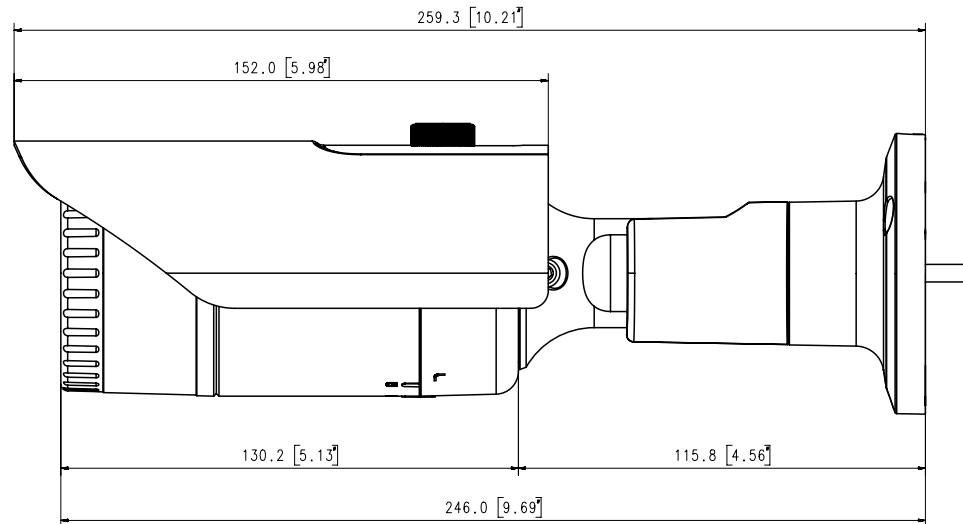

**Mechanical**

Color / Material	Dark grey / Aluminum
------------------	----------------------

Product Dimensions / Weight	∅70.0x246.0mm(∅2.76x9.69"), 700g(1.54 lb)
-----------------------------	---

**DORI (EN62676-4 standard)**

Appearance  
 Unit : mm [inch]