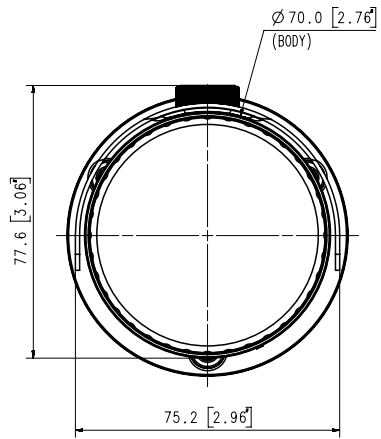

**Mechanical**

Color / Material	Dark grey / Aluminum
------------------	----------------------

Product Dimensions / Weight	∅70.0x246.0mm(∅2.76x9.69"), 700g(1.54 lb)
-----------------------------	---

**DORI (EN62676-4 standard)**

Detect (25PPM/ 8PPF)	25.1m(82.21ft)
Observe (63PPM/ 19PPF)	10.0m(32.89ft)
Recognize (125PPM/ 38PPF)	5.0m(16.44ft)
Identify (250PPM/ 76PPF)	2.5m(8.22ft)

- The latest product information / specification can be found at [hanwha-security.com](http://hanwha-security.com)
- Design and specifications are subject to change without notice.
- Wisenet is the proprietary brand of Hanwha Techwin, formerly known as Samsung Techwin.

Appearance  
 Unit : mm [inch]