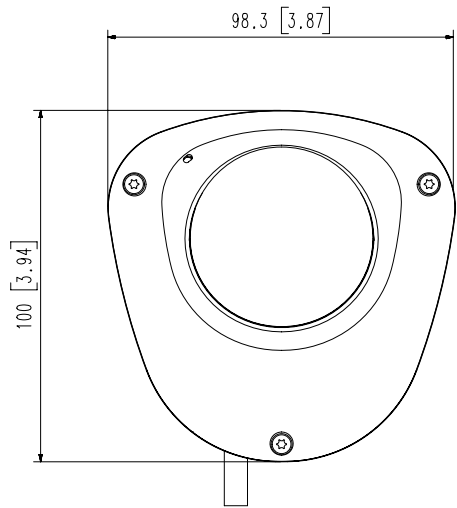

3	QNV-6024RM	'19.06.16
2	XNV-6022RM	-
1	SNV-L6014RM	-
No.	MODEL NAME	DATE
Unit:mm[inch]		SCALE:1/1
Hanwha Techwin		

© Hanwha Techwin Co.,Ltd. All rights reserved.

A.2