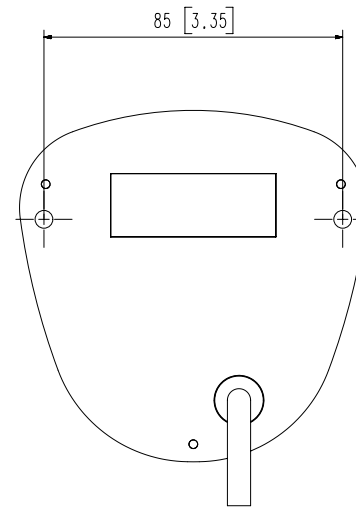

3	QNV-6024RM	'19.06.16
2	XNV-6022RM	-
1	SNV-L6014RM	-
No.	MODEL NAME	DATE
Unit:mm[inch]		SCALE:1/1
Hanwha Techwin		

© Hanwha Techwin Co.,Ltd. All rights reserved.

A.2