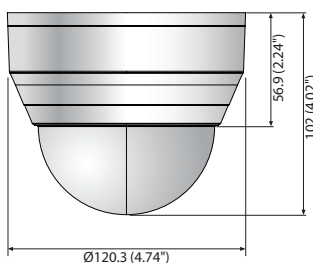

## Key Features

- Max. 5Megapixel (2592 x 1944) resolution
- 3.2~10mm(3.1x) motorized varifocal lens
- 0.15Lux (Color), 0Lux (B/W, IR LED on)
- Max. 30fps@5MP (H.265 / H.264)
- H.265, H.264, MJPEG codec support, Multiple streaming
- Day & Night, WDR (120dB)
- Tampering, Motion detection, Defocus detection
- Micro SD / SDHC / SDXC memory slot (Max. 128GB)
- Hallway view, WiseStream II support
- IR Viewable length 20m, PoE

## Dimensions

Unit : mm (inch)