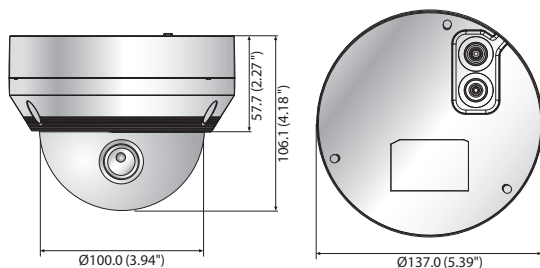

Dimensions

Unit : mm (inch)