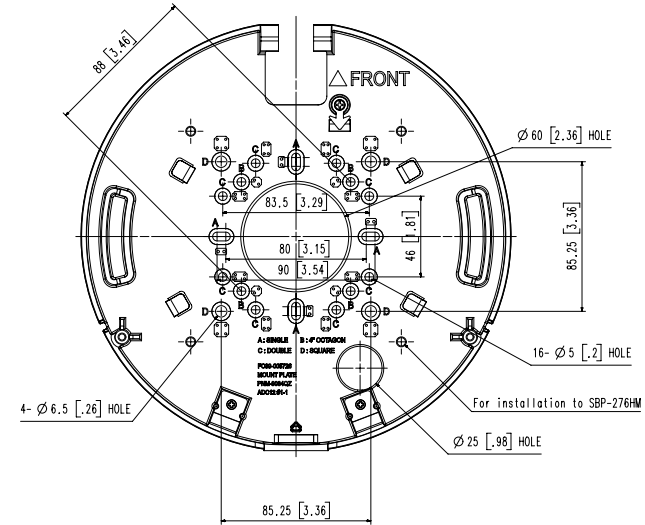

3		
2		
1	PNM-9031RV	21.02.10
No.	MODEL NAME	DATE
Unit:mm[inch]		SCALE:1/1
Hanwha Techwin