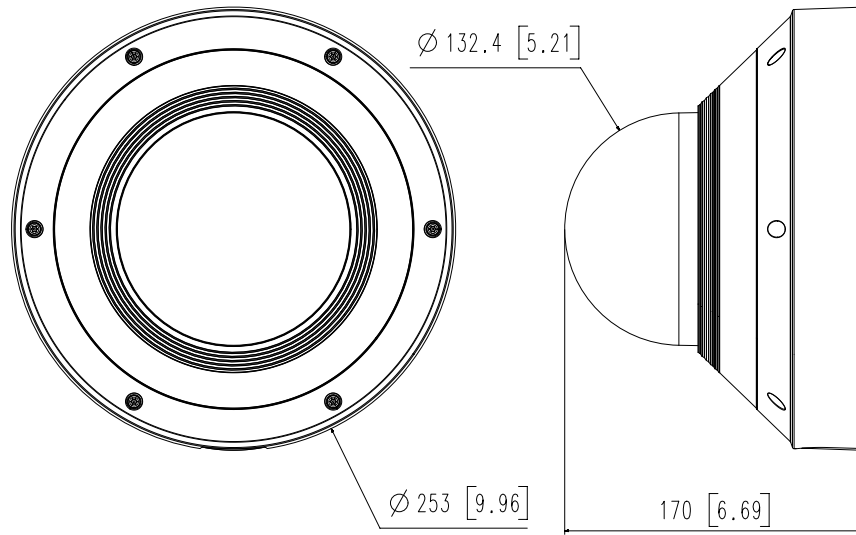

3		
2		
1	PNM-9031RV	21.02.10
No.	MODEL NAME	DATE
Unit:mm[inch]		SCALE:1/1
Hanwha Techwin