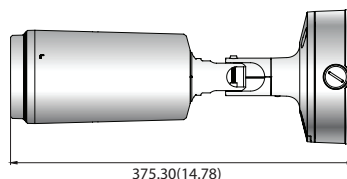

TNO-3010T/3020T/3030T

QVGA Network Thermal Camera

TNO-3010T

TNO-3020T

TNO-3030T

Key Features

- 320 x 240 resolution support
- Built-in 2.7/4.7/13.7mm fixed lens
- H.265, H.264, MJPEG codec
- Maximum 30fps@all resolutions (H.265, H.264, MJPEG)
- Directional detection, Motion detection, Appear/Disappear, Enter/Exit, Loitering, Tampering, Virtual line, Audio detection, Sound classification Temperature detection, Shock detection
- Micro SD / SDHC / SDXC memory slot (Maximum 256GB)
- Hallway View, WiseStreamII support
- PoE, 24VAC, 12VDC / IP66, NEMA4X, IK10

Dimensions

Unit : mm (inch)

TNO-3010T / 3020T / 3030T

※ This product is subject to US export licensing requirements. Exports without an export license or other applicable authorization to most countries is prohibited by law

	TNO-3010T	TNO-3020T	TNO-3030T
Edge Storage	Micro SD/SDHC/SDXC slot maximum capacity 256GB		
Application Programming Interface	ONVIF Profile S/G/T SUNAPI (HTTP API) Wisenet open platform		
Web Viewer	Supported OS : Windows 7, 8.1, 10, Mac OS X 10.10, 10.11, 10.12 Recommended Browser : Google Chrome Supported Browser : MS Internet Explorer 11, MS Edge, Mozilla Firefox (Windows 64-bit only), Apple Safari(Mac OS X only)		
Memory	1024MB RAM, 256MB Flash		
ENVIRONMENTAL			
Operating Temperature / Humidity	-40°C ~ +60°C (-40°F ~ +140°F) / Less than 90% RH		
Storage Temperature / Humidity	-50°C ~ +60°C (-58°F ~ +140°F) / Less than 90% RH		
Certification	IP66, IK10, NEMA4X		
ELECTRICAL			
Input Voltage	PoE (IEEE802.3af, Class3), 24VAC, 12VDC		
Power Consumption	PoE : Maximum 8.7W, typical 7.5W 12VDC : Maximum 7.8W, typical 6.7W 24VAC : Maximum 9.2W, typical 8.0W		
MECHANICAL			
Color / Material	White / Aluminum		
RAL Code	RAL9003		
Product dimensions / weight	Ø147.51x375.3mm(5.81x14.78") / 2512g(5.538lb)		