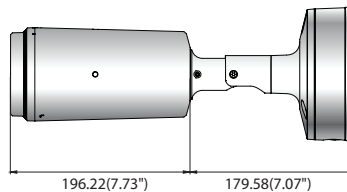

TNO-3010T/3020T/3030T

QVGA Network Thermal Camera

TNO-3010T

TNO-3020T

TNO-3030T

Key Features

- 320 x 240 resolution support
- Built-in 2.7/4.7/13.7mm fixed lens
- H.265, H.264, MJPEG codec
- Maximum 30fps@all resolutions (H.265, H.264, MJPEG)
- Directional detection, Motion detection, Appear/Disappear, Enter/Exit, Loitering, Tampering, Virtual line, Audio detection, Sound classification Temperature detection, Shock detection
- Micro SD / SDHC / SDXC memory slot (Maximum 256GB)
- Hallway View, WiseStreamII support
- PoE, 24VAC, 12VDC / IP66, NEMA4X, IK10

Dimensions

Unit : mm (inch)

TNO-3010T / 3020T / 3030T

※ This product is subject to US export licensing requirements. Exports without an export license or other applicable authorization to most countries is prohibited by law

	TNO-3010T	TNO-3020T	TNO-3030T
Edge Storage	Micro SD/SDHC/SDXC slot maximum capacity 256GB		
Application Programming Interface	ONVIF Profile S/G/T SUNAPI (HTTP API) Wisenet open platform		
Web Viewer	Supported OS : Windows 7, 8.1, 10, Mac OS X 10.10, 10.11, 10.12 Recommended Browser : Google Chrome Supported Browser : MS Internet Explorer 11, MS Edge, Mozilla Firefox (Windows 64-bit only), Apple Safari(Mac OS X only)		
Memory	1024MB RAM, 256MB Flash		
ENVIRONMENTAL			
Operating Temperature / Humidity	-40°C ~ +60°C (-40°F ~ +140°F) / Less than 90% RH		
Storage Temperature / Humidity	-50°C ~ +60°C (-58°F ~ +140°F) / Less than 90% RH		
Certification	IP66, IK10, NEMA4X		
ELECTRICAL			
Input Voltage	PoE (IEEE802.3af, Class3), 24VAC, 12VDC		
Power Consumption	PoE : Maximum 8.7W, typical 7.5W 12VDC : Maximum 7.8W, typical 6.7W 24VAC : Maximum 9.2W, typical 8.0W		
MECHANICAL			
Color / Material	White / Aluminum		
RAL Code	RAL9003		
Product dimensions / weight	Ø147.51x375.3mm(5.81x14.78") / 2512g(5.538lb)		